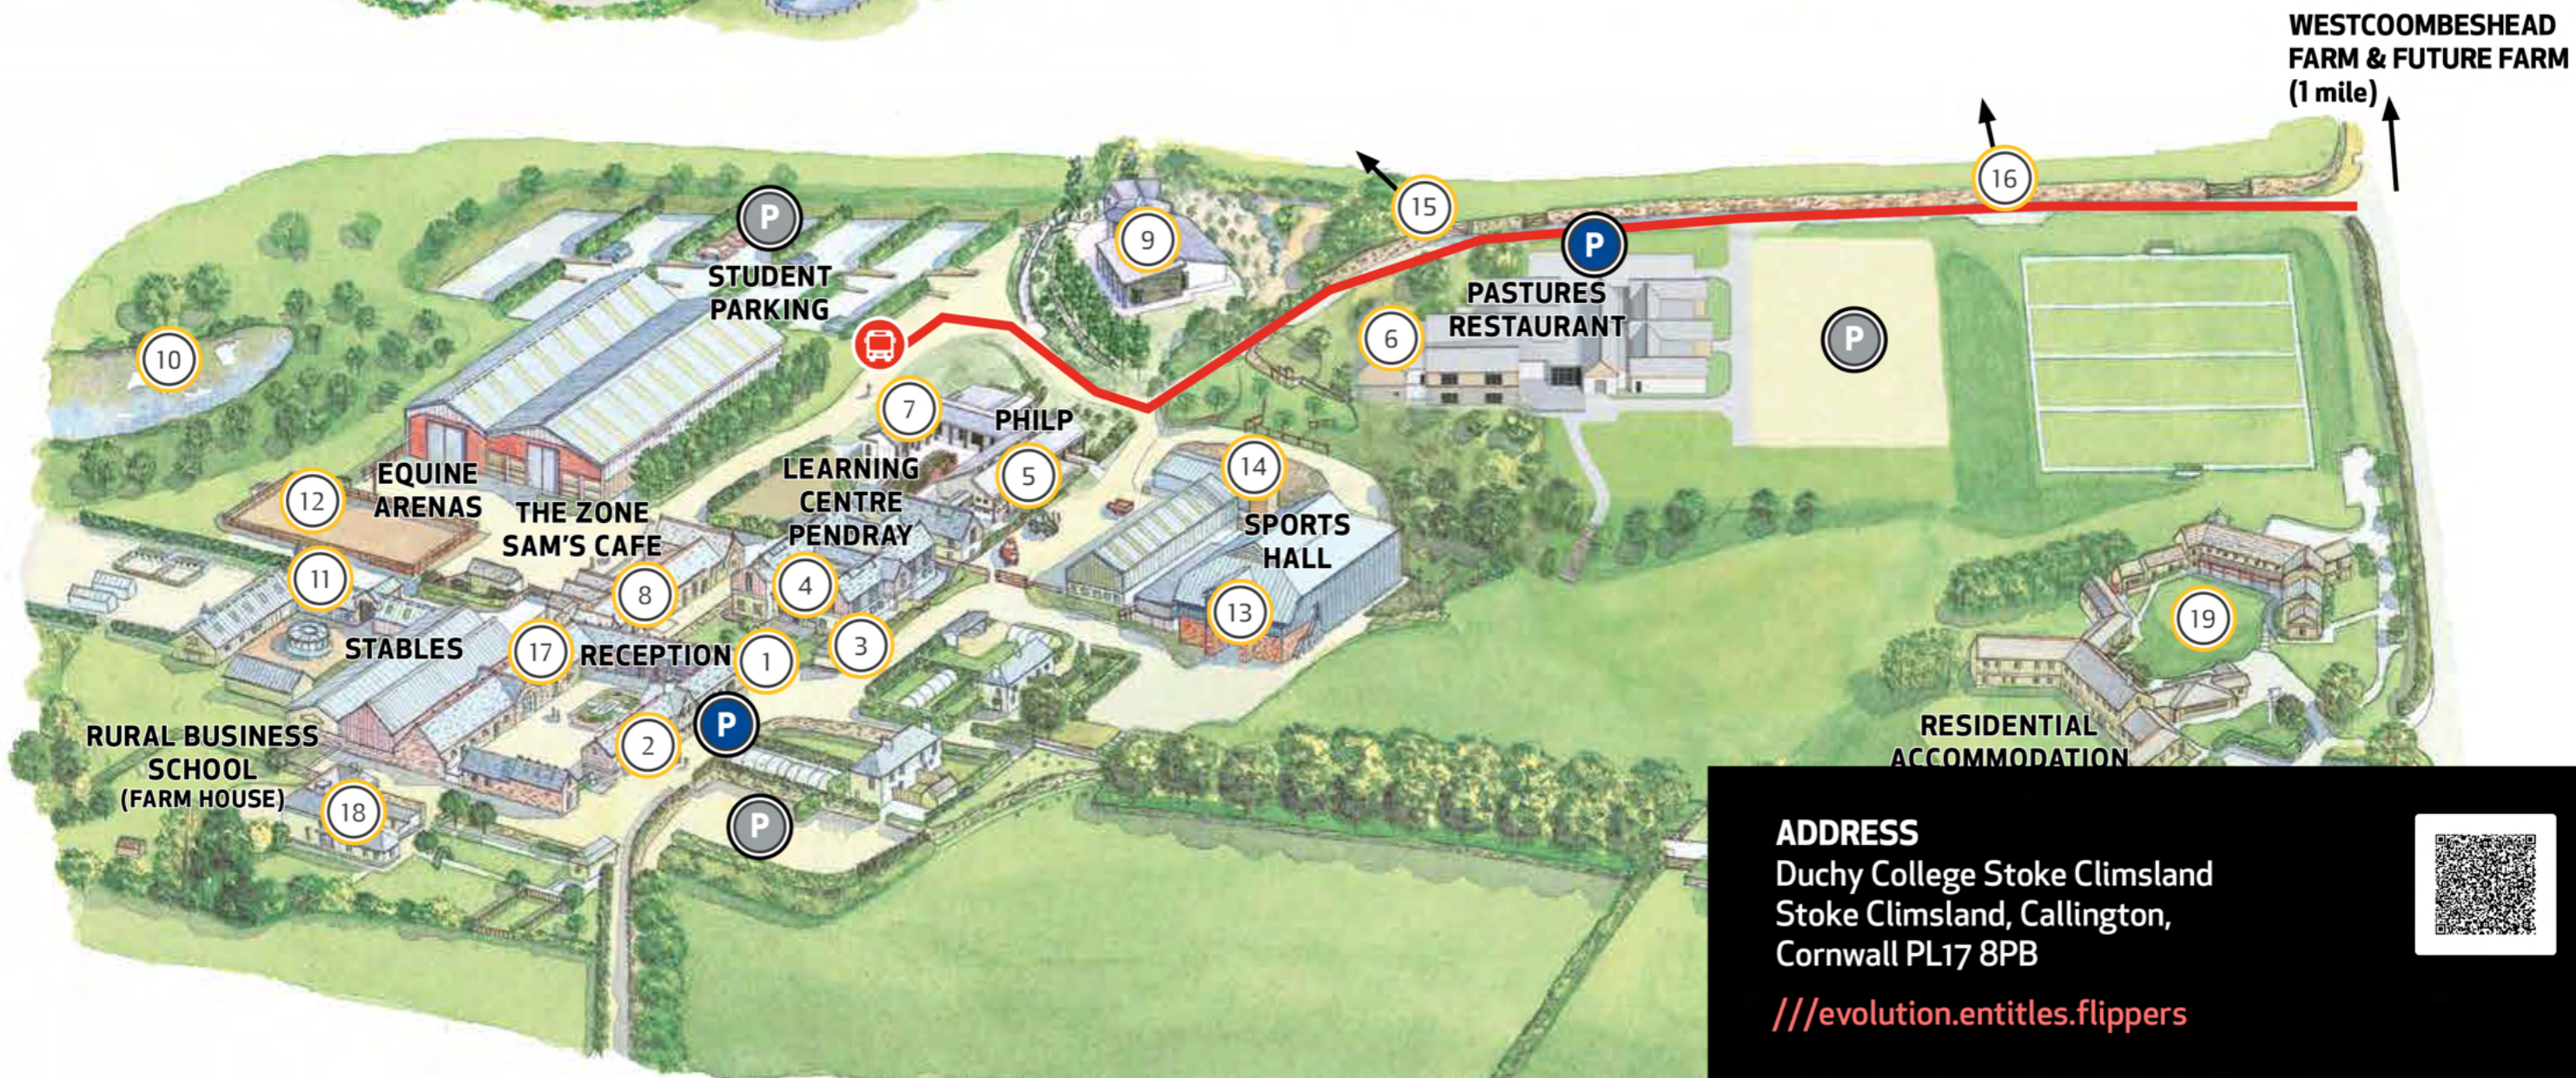

Welcome to Duchy College Stoke Climsland

- 1 Reception
- 2 Registry, Exams, IT, Site Services
- 3 Head of Campus & Marketing
- 4 Learning Centre (Pendray Building)
- 5 Foundation Learning & Classrooms (Philp Building)
- 6 HE Classrooms (Parson's Building)
- 7 Animal Management Centre & Dog Grooming Centre
- 8 The Zone and Sam's Cafe
- 9 Military & Protective Services Academy
- 10 Pond
- 11 Livery
- 12 Equine Arenas
- 13 Sports Hall
- 14 Outdoor Adventure & Climbing Wall
- 15 Construction Driver Training
- 16 Sport Fields
- 17 Vocational Academy
- 18 Rural Business School (Farm House)
- 19 Residential Accommodation
- 20 Land-Based Engineering Workshops
- P Student parking
- P Parking with disabled spaces
- Bus Route
- Bus Stop

ADDRESS

Duchy College Stoke Climsland
Stoke Climsland, Callington,
Cornwall PL17 8PB

[///evolution.entitles.flippers](http://evolution.entitles.flippers)