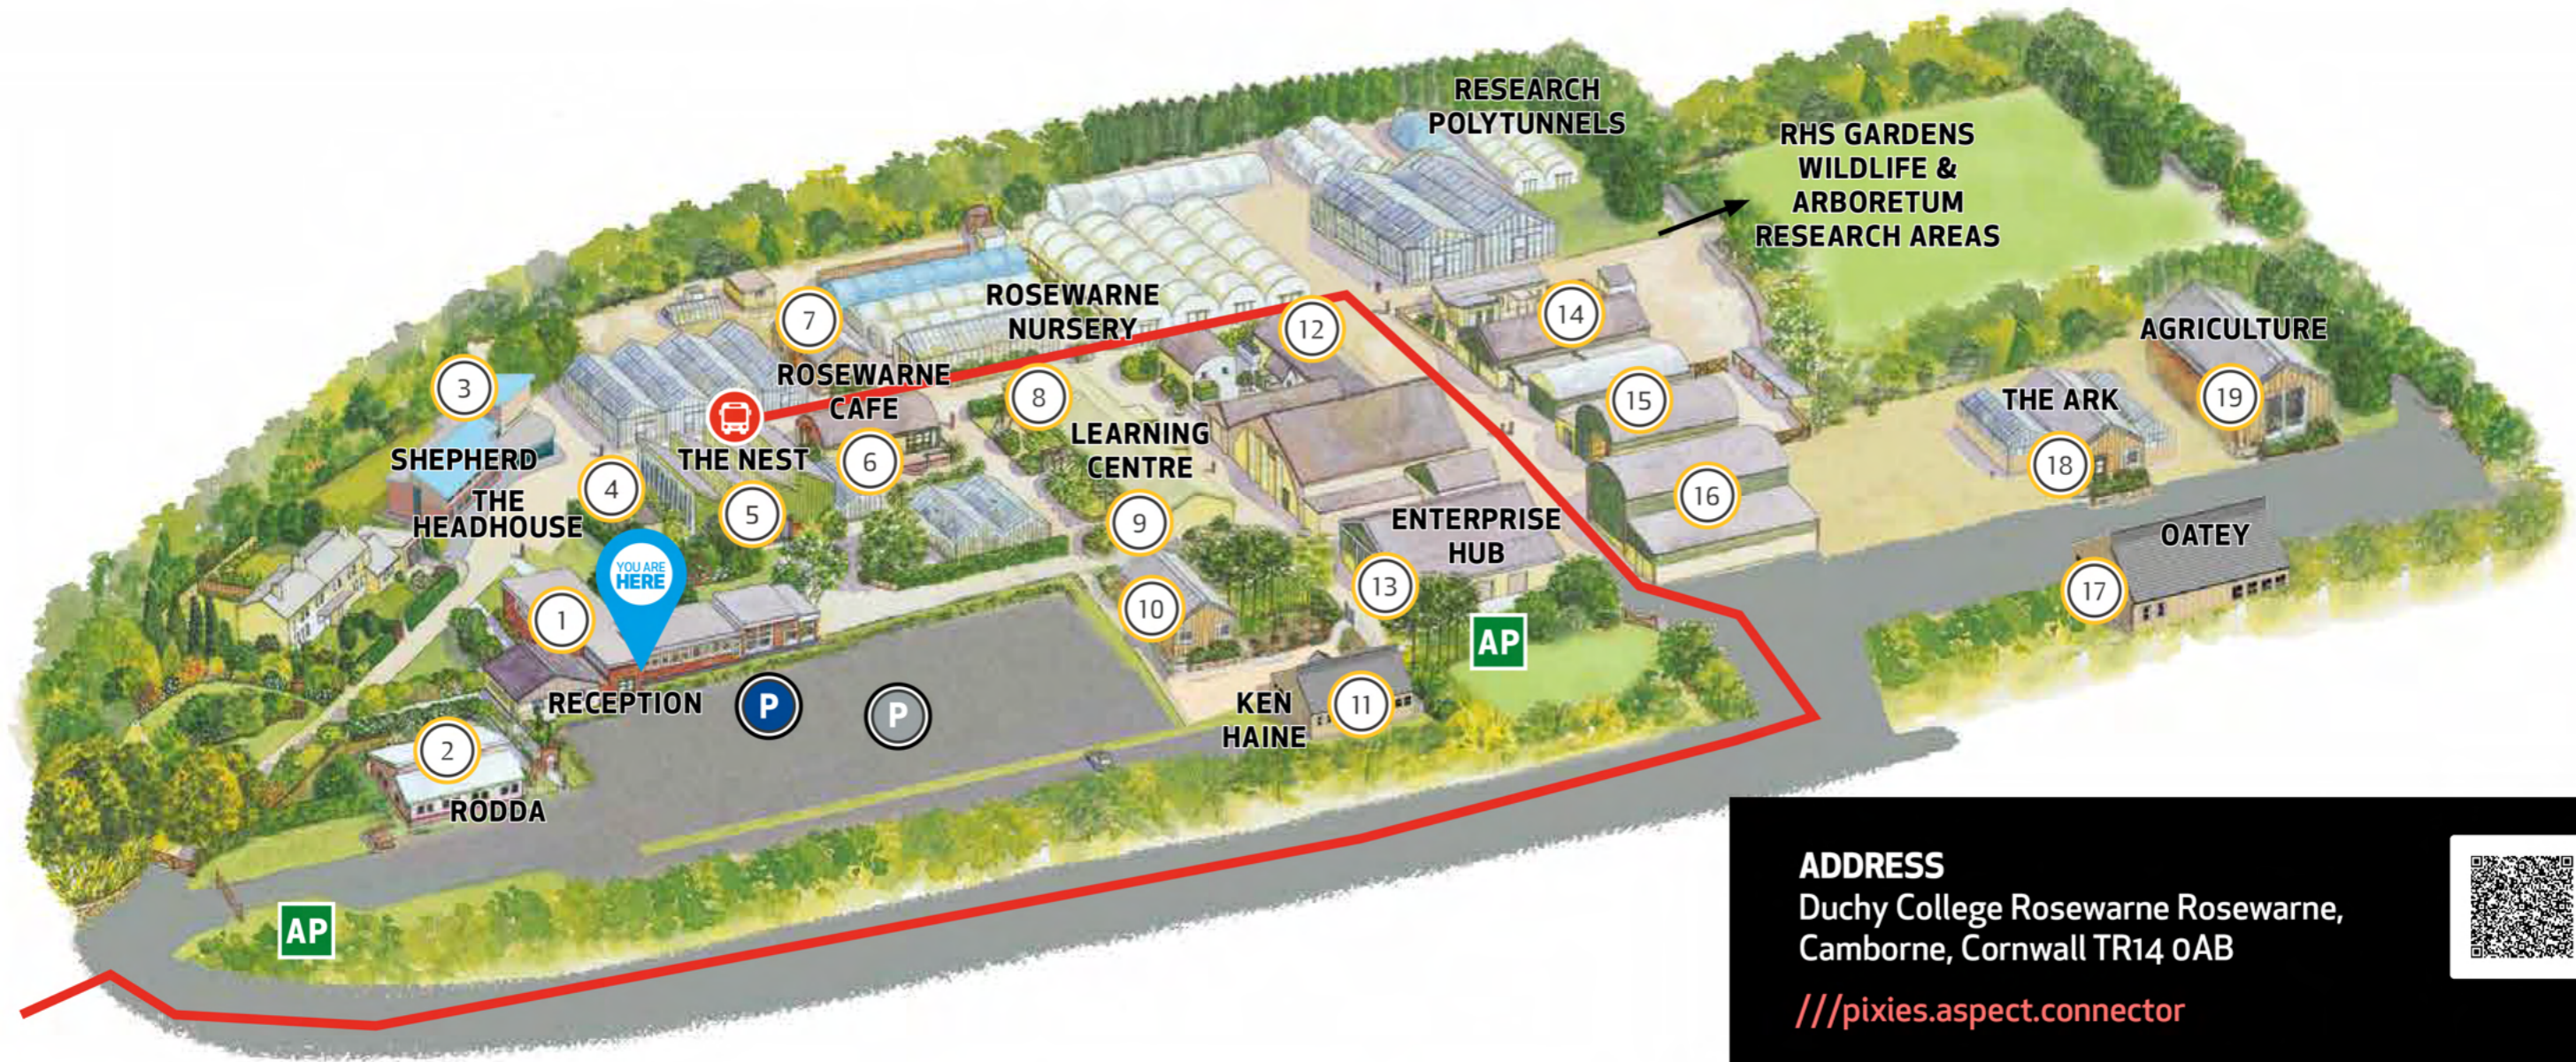

Welcome to Duchy College Rosewarne

ADDRESS
 Duchy College Rosewarne Rosewarne,
 Camborne, Cornwall TR14 0AB

[///pixies.aspect.connector](http://pixies.aspect.connector)

- | | | | | | |
|---|-----------------------------------|------------------------------|------------------------------|--|---|
| 1 Reception | 5 The Nest | 9 Learning Centre | 13 Enterprise Hub | 17 Animal Management Centre & Dog Grooming Centre | P Student parking |
| 2 Classrooms (Rodda Building) | 6 Rosewarne Café | 10 Floristry | 14 AM2 Centre | 18 Small Mammals (The Ark Building) | P Parking with disabled spaces |
| 3 Classrooms (Shepherd Building) | 7 Rosewarne Nursery Office | 11 Ken Haine Building | 15 Landscape Workshop | 19 Agriculture |  Bus Route |
| 4 The Headhouse | 8 Micropropagation Lab | 12 Production Hub | 16 Machine Operations |  Bus Stop | AP Assembly Point |