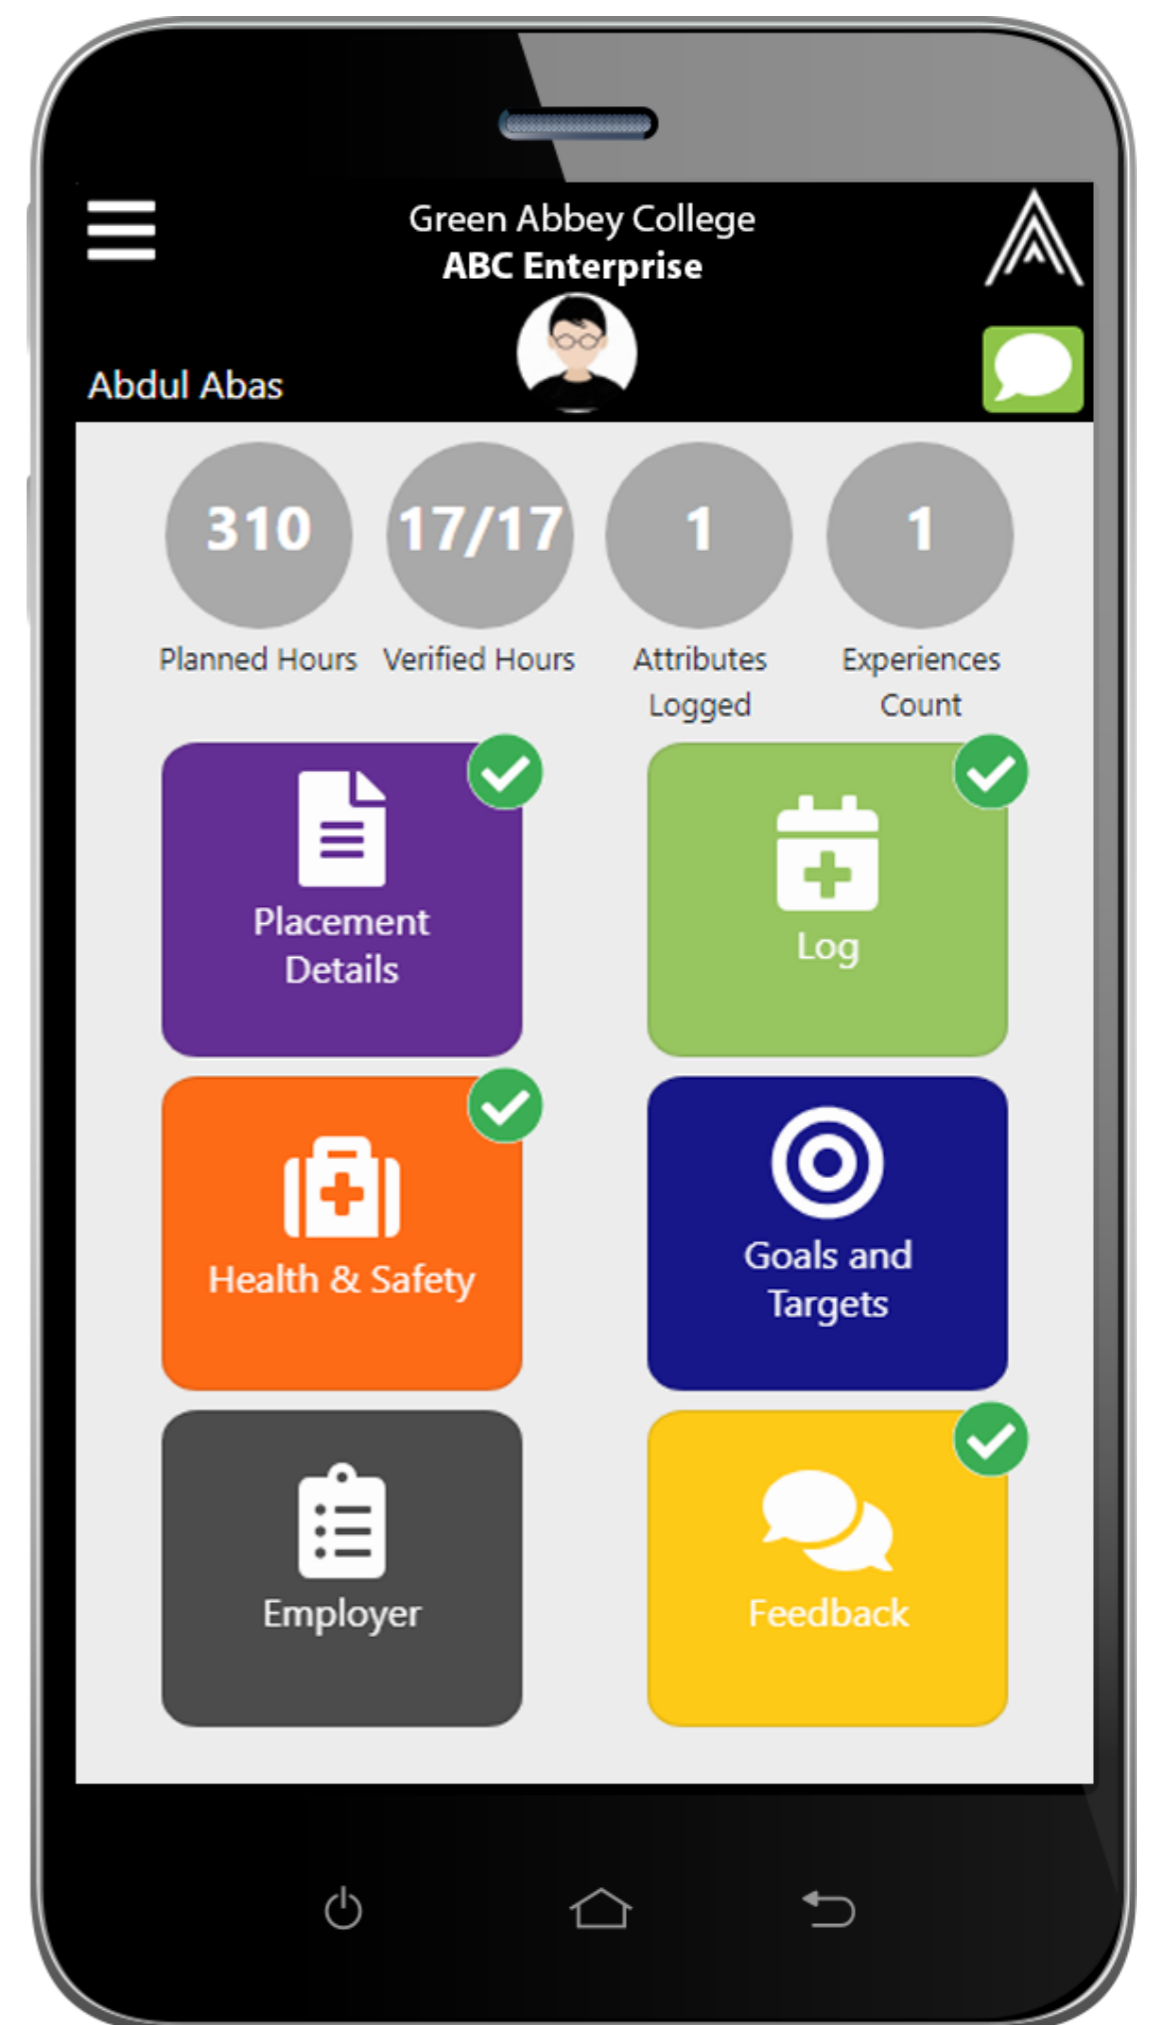

5

5 reasons Grofar is great at helping you on your Work Placement

Mobile & desktop friendly app you can use on any device

1

Access placement details at anytime and anywhere

2

Log the hours you worked quickly and easily

3

Log experiences, targets & upload photo evidence

4

Access your placement certificate after completion

5

Log in to your Grofar Student Portal

<https://auth.grofar.com>

Click  Sign in with Microsoft then enter your college email address & password.

 SCAN ME