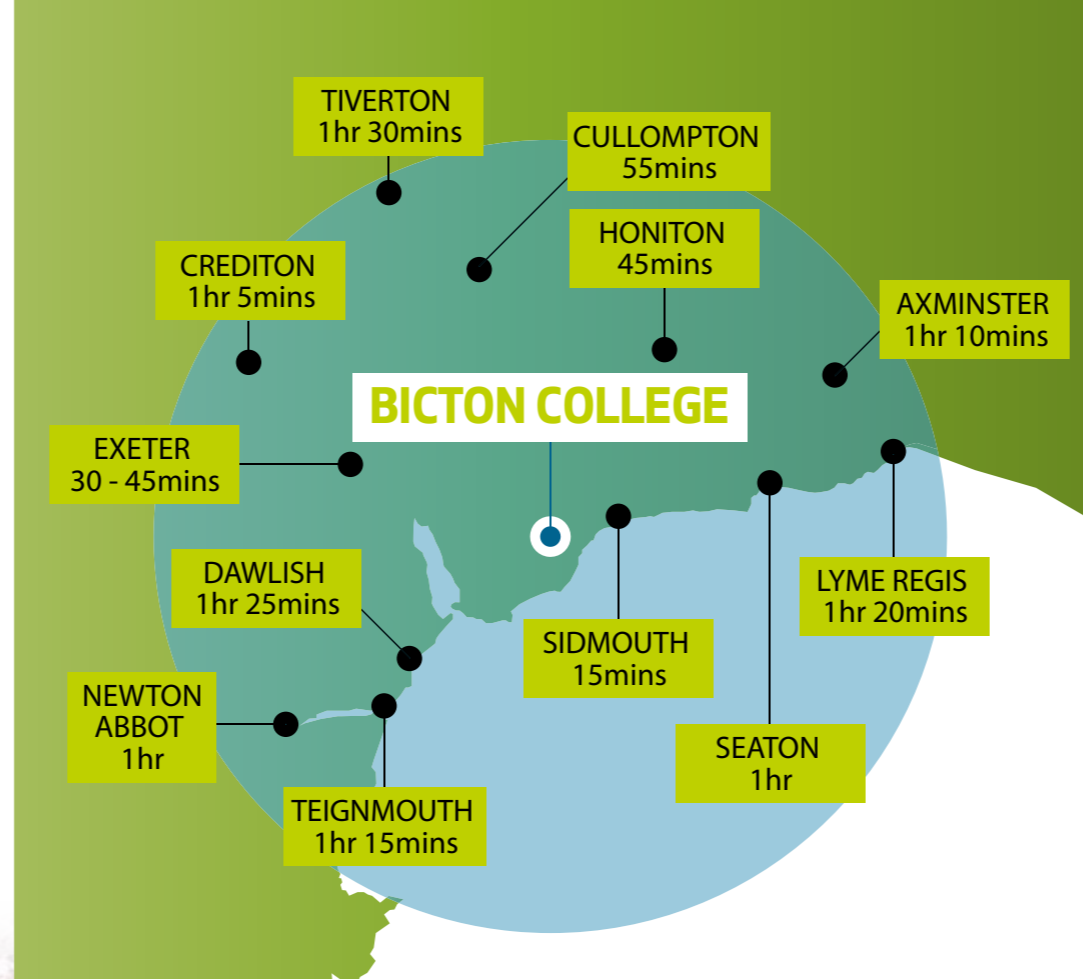

TRANSPORT GUIDELINES

- The cost for use of the daily transport for all non-residential students can be paid for per term or in one payment in the Autumn term to cover the whole year - Autumn, Spring & Summer terms.
- Bus passes will be issued on payment and **must be available at all times for inspection.**
- **Buses try to keep to the published times, please be patient if the bus is late it may have been held up by roadworks or a breakdown, etc. If you miss the bus you must make your own way to college or home. We will not be able to return for those left behind.**
- **SEAT BELTS MUST BE WORN.**
- All buses arrive at Bicton College campus by 9.00am.
- Please ensure that you apply to **Bicton College** for transport.
- **PLEASE BE AT YOUR BUS STOP 10 MINUTES BEFORE YOUR DEPARTURE TIME.**
- Buses leave the campus at 5.00pm.
- Unfortunately transport cannot be offered if attending extra curricular activities e.g. staying late for computer use, discos, late return from sports fixtures, equine duties or work experience placements.
- Residential students can access the transport to go home at weekends by prior arrangement with the Transport Office.
- Bicton College operates a no smoking policy in all of our vehicles.

CONTACT US

Transport

Transport Manager
Bicton College
East Budleigh
Budleigh Salterton
Devon
EX9 7BY
Tel: 01395 562393
Email: transport@bicton.ac.uk

/BictonCollege
@BictonCollege

For financial help please contact:

Student Services
Bicton College
East Budleigh
Budleigh Salterton
Devon
EX9 7BY
Tel: 01395 562393
Email: lena.welch@cornwall.ac.uk
Website: www.bicton.ac.uk

05901W1117